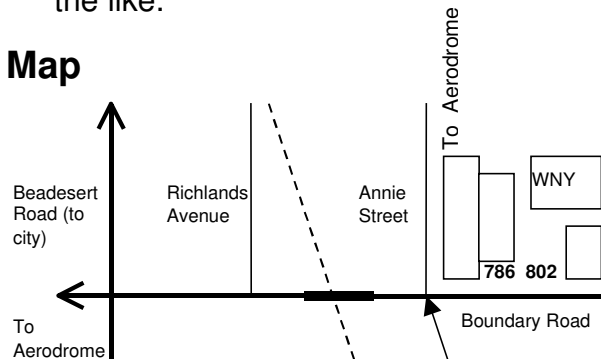

Wood N You

Trading hours

Monday – Friday   8:30 – 5 pm
Saturday   8:30 – 12 noon

Wood N You can save you time and money.

- No need to buy, lease, maintain or house expensive machinery.
- Use static machines not available for hire elsewhere. Please phone to book time.
- Advice on hand. Help can often be arranged with part or all of the job.
- Your materials can be delivered directly to us. No waiting around for trucks.
- A wide range of particleboard, laminates, MDF, plywood and cabinet timbers are for sale or often can be sourced on a days notice. Samples are available.
- Machining commonly done at WNY is for cabinetmaking, carpentry, shopfitting, boatbuilding, craftwork and the like.

Map

In the interest of safety please

Obey staff instructions; ask if unsure. Advise staff if anything does not appear as you think it should. Be safety conscious for yourself and others. Leave machinery and the working environment safe for the next person.

Remember that while machining, the smaller the piece of timber, the greater the chance of personal injury. Use push sticks etc. and position guards for maximum safety.

Be aware of the danger of moving blades, cutters and drills etc. **Always check settings.**

Wear appropriate clothing, shoes and safety equipment; no thongs or loose clothing.

All incoming materials are to be checked by staff; for example, no asbestos, heavy metals or dangerous goods.

Appropriate behaviour for a workshop is a must. Persons who appear to be under the influence of drugs or alcohol are not welcome.

People under the age of 15 years are by law not allowed in the workshop.

Your material on the premises is at your risk.

All damage/breakages (for example, saw blades, cutters etc.) must be paid for.

We endeavour to give fair notice but some prices are subject to change without notice.

The management reserves the right to refuse entry to any person, or to request any person to vacate the premises. Management's decision will be final and without recourse.